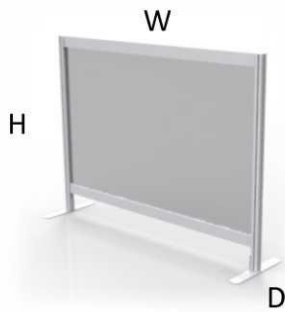

Three Models

Features

- Sets Up in Minutes
- Various Heights and Widths
- 3" High Open Bottom Access for Document Pass-thru (Framed Models)
- Offered in 3 Models, Enclose, Linear, All-Clear
- Easily Cleaned and Disinfected with Healthcare Grade Solutions
- Durable Metal Frame Construction for Years of Use (Framed Models)
- Linkable and Connectable with Spline Connector (Framed Models)
- Freestanding or can be Secured to Surfaces
- Rubber Bumpers on base to eliminate Surface Slipping

Materials

- Anodized Aluminum Frame
- Clear Acrylic Panes
- 95% Recyclable
- Powdercoated Metal Base

Protective Desk Screens

Sizes

Linear Model

Product Code	List Price	Width	Height	Foot Depth
--------------	------------	-------	--------	------------