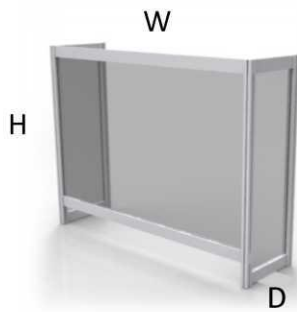

Enclose Model